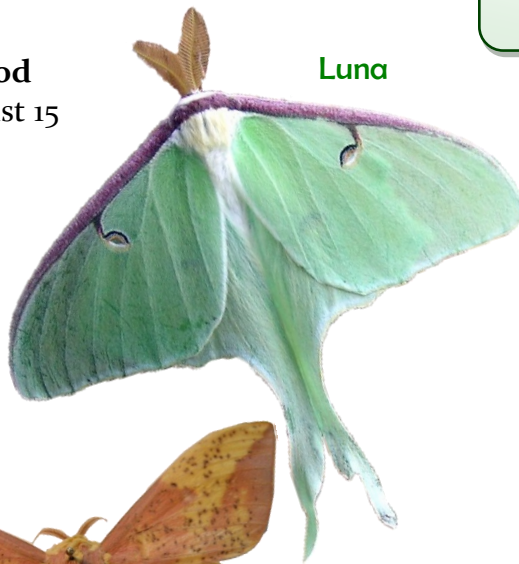

Project Silkmoth

Seeking sightings of giant silkmoths in northern New York

How do I participate?

- ◆ Visit the website to get more information
- ◆ Locate light sources that might attract silkmoths
- ◆ Check for silkmoths early in the morning (take a camera and a net if you have one)
- ◆ Take a photo of each moth if possible
- ◆ Submit your sighting at the website!

Why gather this information?

Silkmoths are thought to be declining in the northeastern U.S. because of habitat destruction and the introduction of a parasitic fly used to control Gypsy moths.

www.projectsilkmoth.net

Survey period
May 15-August 15

Luna

Cecropia

Imperial

Io

Polyphemus

Rosy maple

What are giant silkmoths?

- A group of large, beautiful moths including these, shown actual size
- Silkmoths are native moths that only fly for a short period each year. The rest of their lives they are caterpillars or pupae.